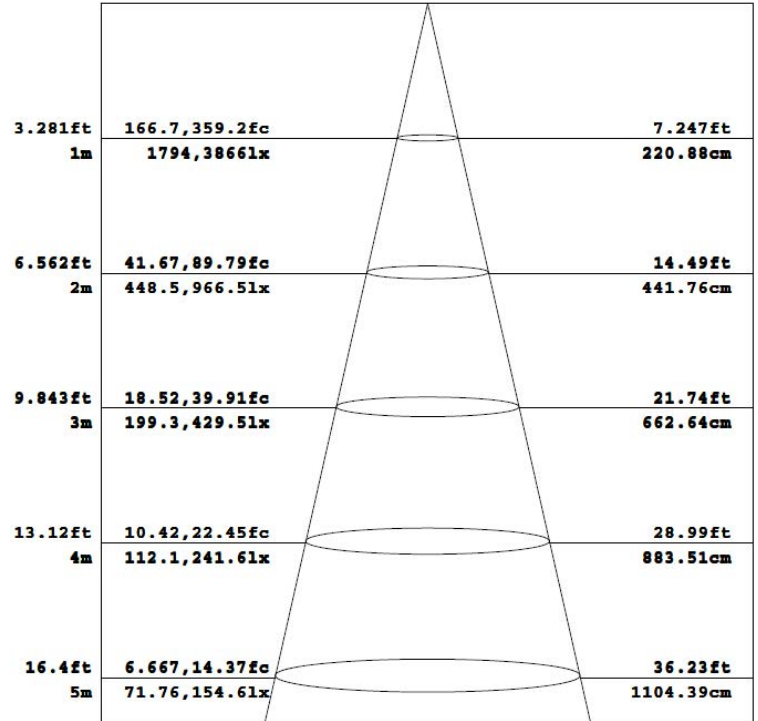

Applications

- Warehouse
- Sports venues
- industrial settings
- Parking areas

Reference #	Model #	Lumens	Watts	Lm/W	CCT	CRI	DLC
60567	WPSN-7L-40K-UL	7320	61	120	4000	>80	Standard
61173	WPSN-7L-50K-UL	5450	37.68	145	5000	>80	Standard
61174	WPSN-7L-57K-UL	7498	61	123	5700	>80	Standard
60568	WPSN-9L-40K-UL	10232	80	128	4000	>80	Standard
61176	WPSN-9L-50K-UL	10380	80	130	5000	>81	Standard
61177	WPSN-9L-57K-UL	10528	80	132	5700	>82	Standard
60569	WPSN-12L-40K-UL	12251	100	123	4000	>83	Standard
61179	WPSN-12L-50K-UL	12374	100	124	5000	>84	Standard
61180	WPSN-12L-57K-UL	12496	100	125	5700	>85	Standard
60570	WPSN-13L-40K-UL	14190	123	115	4000	>86	Standard
61182	WPSN-13L-50K-UL	5526	38.29	144	5000	>87	Standard
61183	WPSN-13L-57K-UL	14473	123	118	5700	>88	Standard

Photometrics:

Flux out:6952 lm

Note:The Curves indicate the illuminated area and the average illumination when the luminaire is at different distance.