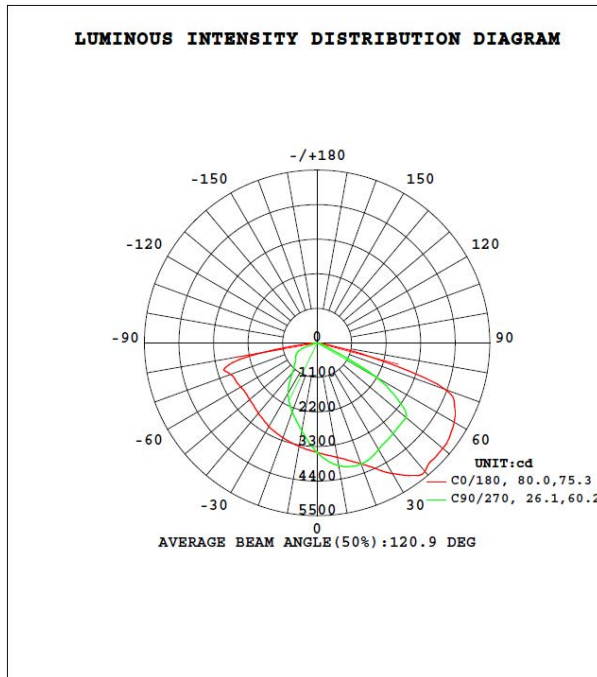

Features

- Dark sky compliant
- Instant on to full brightness
- High efficacy at 120+ lumens per watt
- 7 year warranty
- Available 7000-14000 lumen packages
- Rated IP65
- Lower maintenance costs
- MeanWell Internal driver
- UL, DLC, RoHS and FCC certified
- Isolated type power driver is shock and fire resistant
- Workable Voltage 90-305V
- NO flickering, NO UV or IR in the beam
- Can be converted into pole mount

Applications

- Warehouse
- Sports venues
- industrial settings
- Parking areas

Reference #	Model #	Lumens	Watts	Lm/W	CCT	CRI	DLC
60567	WPSN-7L-40K-UL	7320	61	120	4000	>80	Standard
61173	WPSN-7L-50K-UL	5450	37.68	145	5000	>80	Standard
61174	WPSN-7L-57K-UL	7498	61	123	5700	>80	Standard
60568	WPSN-9L-40K-UL	10232	80	128	4000	>80	Standard
61176	WPSN-9L-50K-UL	10380	80	130	5000	>81	Standard
61177	WPSN-9L-57K-UL	10528	80	132	5700	>82	Standard
60569	WPSN-12L-40K-UL	12251	100	123	4000	>83	Standard
61179	WPSN-12L-50K-UL	12374	100	124	5000	>84	Standard
61180	WPSN-12L-57K-UL	12496	100	125	5700	>85	Standard
60570	WPSN-13L-40K-UL	14190	123	115	4000	>86	Standard
61182	WPSN-13L-50K-UL	5526	38.29	144	5000	>87	Standard
61183	WPSN-13L-57K-UL	14473	123	118	5700	>88	Standard

Photometrics:

Flux out:6952 lm

Note:The Curves indicate the illuminated area and the average illumination when the luminaire is at different distance.